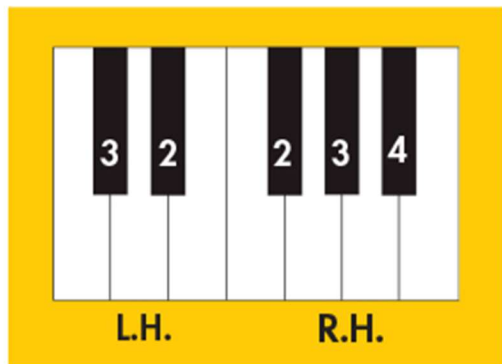

Shepherd, Count Your Sheep

Black-Key Song with Whole Notes

R.H.

3 2 4 2 3 4

Shep - herd, count your sheep (2 - 3 - 4) as they fall a - sleep. (2 - 3 - 4)

L.H.

f 3 2 *p* 3 2

Teacher Duet: (Student plays HIGHER on the keyboard.)

R.H.

L.H. *mf* *pp*

Tips from Carlos: (pp. 60–61)

1. Point to the notes as your teacher plays.
Your teacher may ask you to count aloud.
2. Play on the piano and sing the finger numbers or words.
Your teacher may press the pedal as you play.
3. Make up your own peaceful shepherd music. Play any black keys with the teacher duet. End softly on the highest black key.